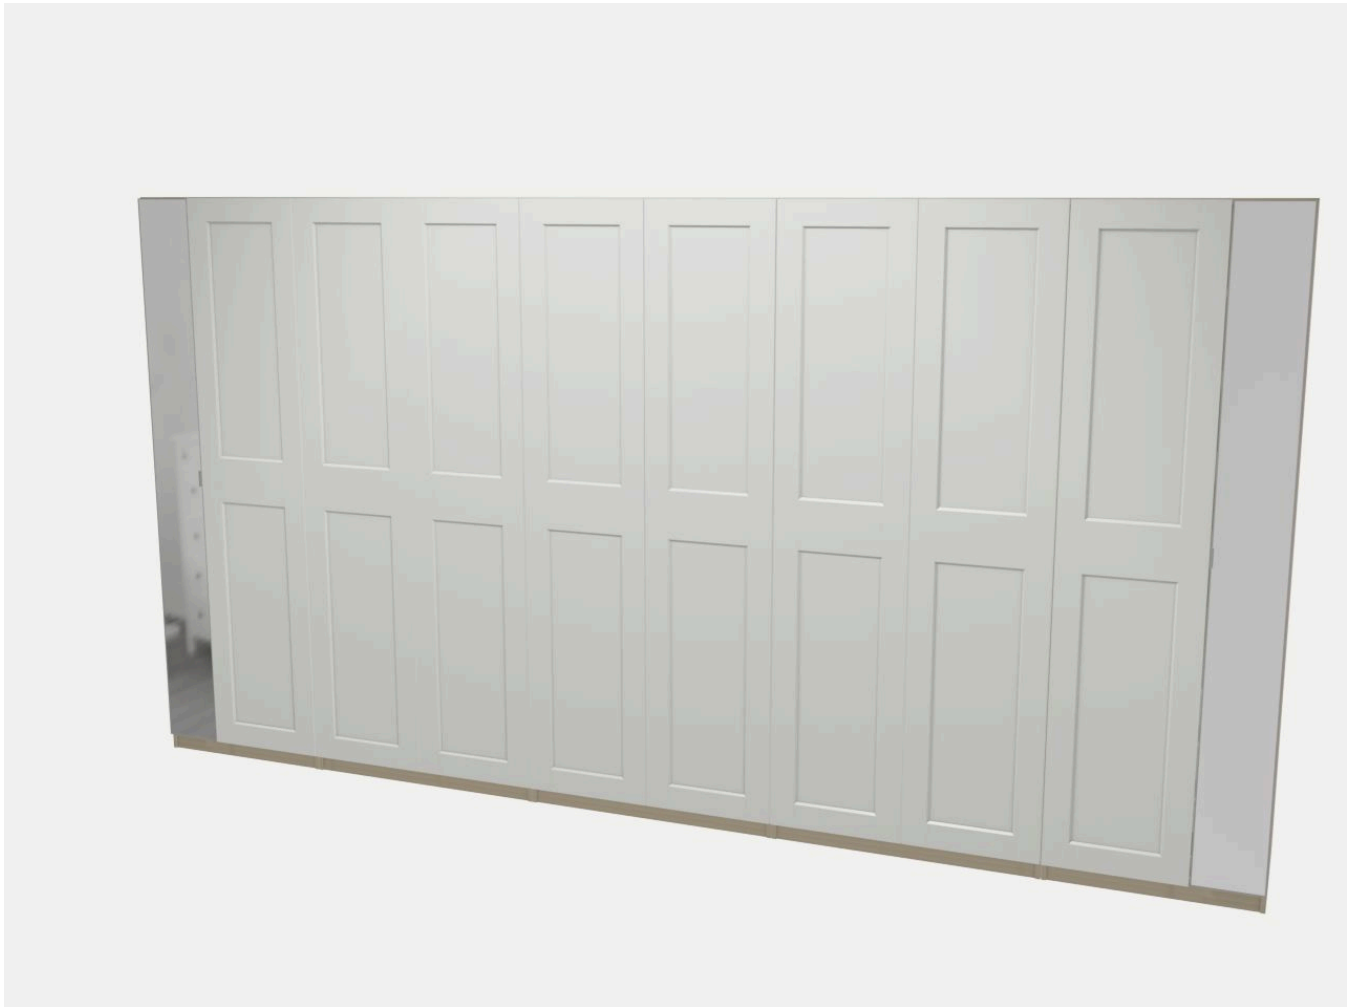

Your PAX design summary

450x60x236 cm

Total package weight: 489.58 kg

€2,364.00

Design code: YCJ7MB

Open this page on
your mobile

Picking list

Locate your items in the store with this product list.

 For up to date price and stock information, scan the QR code with your mobile.

Out of stock at Dublin - Ballymun 2 items

Qty	Article	Aisle	Location	Article number	Weight	Price	Total price
2x	KOMPLEMENT Pull-out tray, grey-beige, 100x58 cm	31	29	405.090.96	5.43 kg	€35.00	€70.00
5x	KOMPLEMENT Shelf, grey-beige, 100x58 cm	35	08	405.090.39	6.50 kg	€15.00	€75.00

Products 20 items

Qty	Article	Aisle	Location	Article number	Weight	Price	Total price
1x	HEMMAFIXARE Storage case, fabric striped/white/grey, 69x51x19 cm	Home organisation		705.039.17	1.38 kg	€17.00	€17.00
1x	SKUBB Storage case, white, 90x53x19 cm	Home organisation		205.910.49	0.95 kg	€9.00	€9.00
4x	HEMMAFIXARE Storage case, fabric striped/white/grey, 44x51x19 cm	Home organisation		205.039.10	0.97 kg	€17.00	€68.00
1x	FÖRNIMMA Power supply cord, 3.5 m	Lighting		104.468.83	0.21 kg	€10.00	€10.00
1x	KOMPLEMENT Pull-out tray, grey-beige, 75x58 cm	29	04	005.091.02	4.97 kg	€30.00	€30.00
2x	ÅHEIM Door, mirror glass, 25x229 cm	29	08	004.148.30	7.80 kg	€65.00	€130.00
1x	ÖVERSIDAN LED wardrobe lighting strp w sensor, dimmable white, 71 cm	29	10	205.894.85	0.38 kg	€13.00	€13.00
3x	ÖVERSIDAN LED wardrobe lighting strp w sensor, dimmable white, 96 cm	29	11	505.895.49	0.48 kg	€17.00	€51.00
3x	PAX Wardrobe frame, grey-beige, 100x58x236 cm	29	20	004.582.06	43.52 kg	€100.00	€300.00